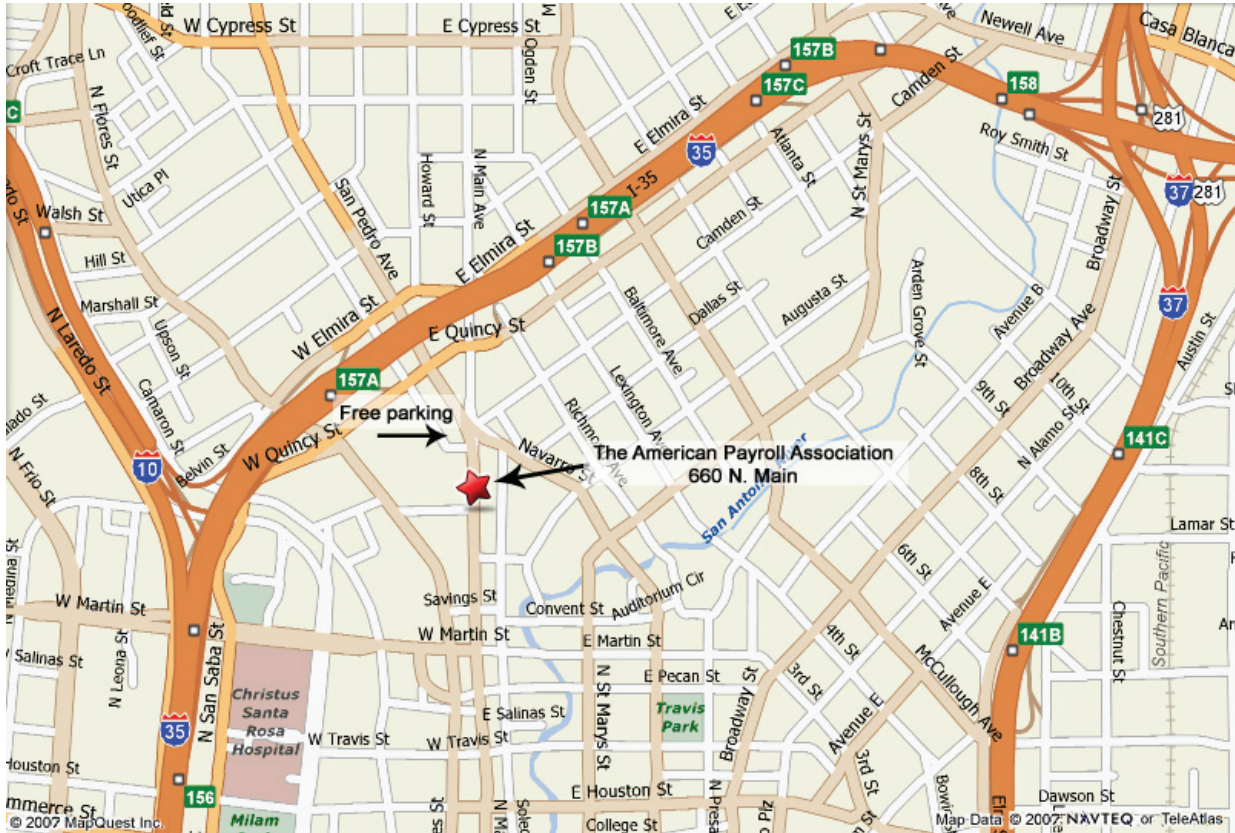

### From IH-35 South Bound:

- From the lower level, exit San Pedro
- Turn left on San Pedro
- Right onto Buffalo Run, just past Quincy St.  
(Park in the fenced parking lot in the designated spaces)
- Walk across Main Ave. to American Payroll Association

### From IH-35 North Bound:

- Exit Durango Blvd.
- Left on S. Flores Street to Quincy St.
- Right on Quincy St.
- Right on Jackson St.
- Follow Jackson St. as it turns to Buffalo Run
- Left into Parking, last driveway just before Main Ave.  
(Park in the fenced parking lot in the designated spaces)
- Walk across Main Ave. to American Payroll Association