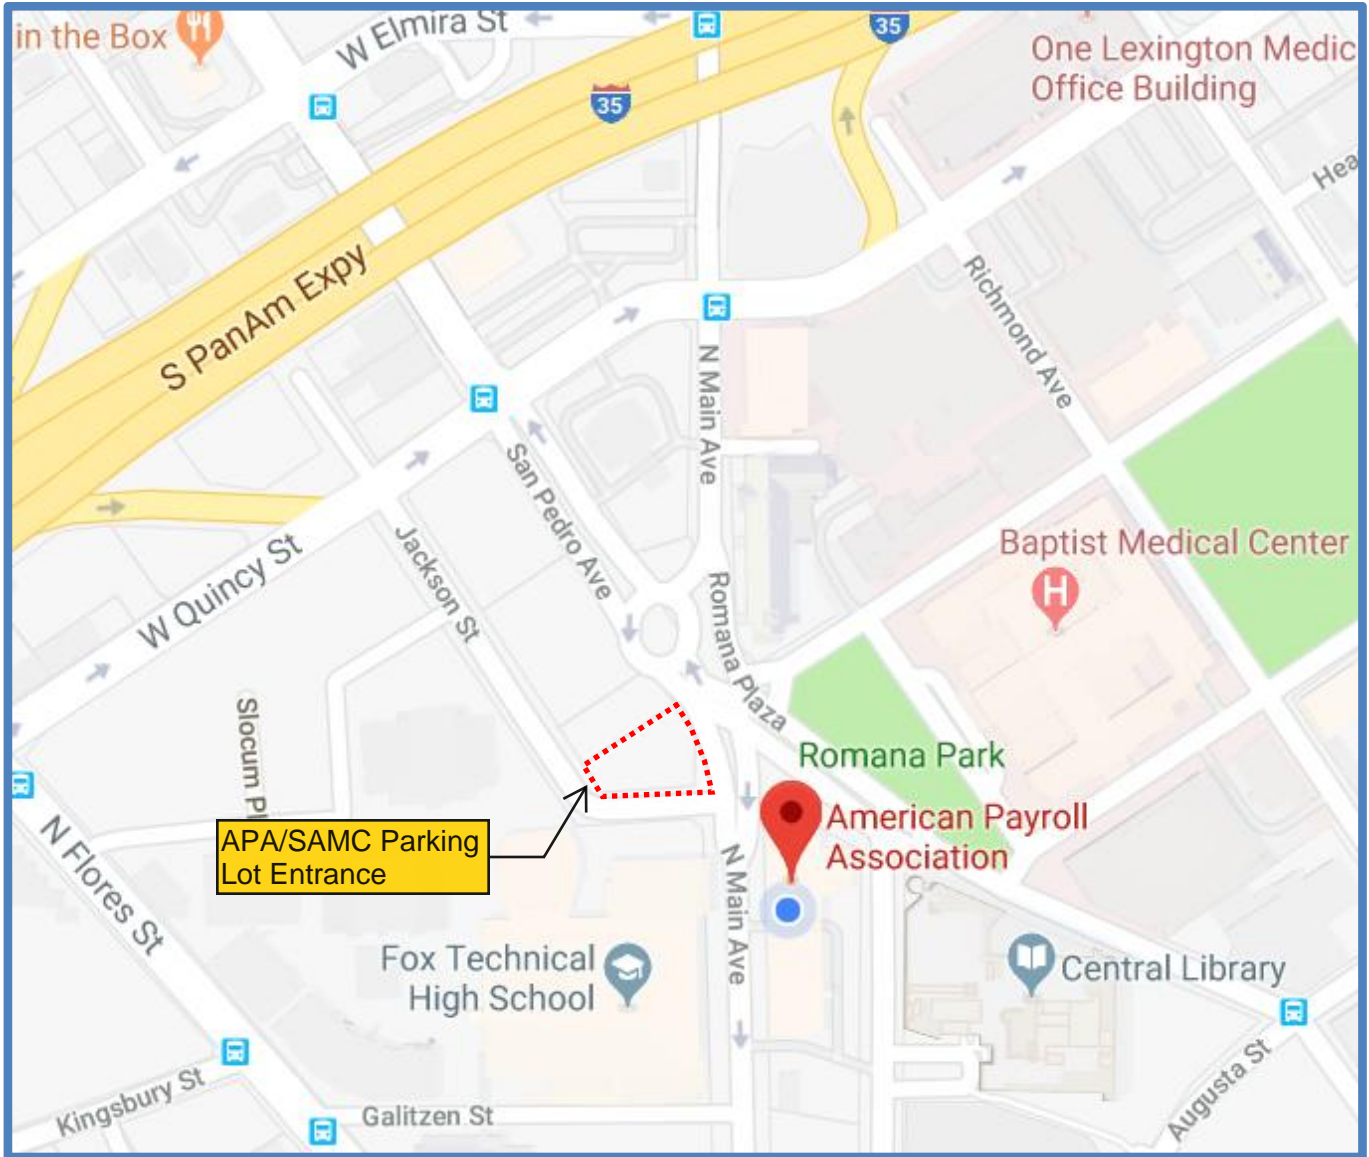

# APA / SAMC Parking Lot

## 105 San Pedro SATX 78205

*Complimentary parking available on first-come, first-served basis.*

### DIRECTIONS TO APA/SAMC PARKING:

- ) **FROM IH-35 SOUTHBOUND:** Exit 157A Lexington Ave/Main Ave/San Pedro Ave. Stay on Elmira St., turn left on Main Ave to traffic circle. At the traffic circle, take the 2nd exit and turn right on Buffalo Run. Parking lot is on the right side.
- ) **FROM IH-35 NORTHBOUND:** Follow signs to Austin. Exit 157A Main Ave/Lexington Ave/ San Pedro Ave. Merge onto Quincy St. and immediately make a right onto San Pedro Ave. At the traffic circle, take the 1st exit and turn right on Buffalo Run. Parking lot is on the right side.
- ) **FROM 281:** Take IH-35 South. Exit 157B Brooklyn Ave/McCullough Ave. Stay on Elmira St to Main Ave. Turn Left on Main Ave to the traffic circle. At the traffic circle, take the 2nd exit and turn right on Buffalo Run. Parking lot is on the right side.